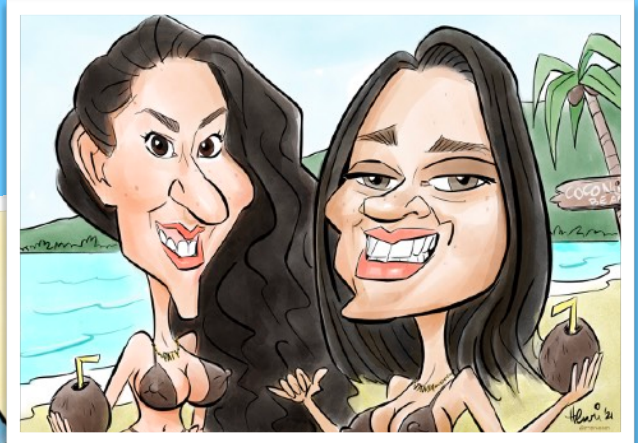

YOUR CARICATURE HAND DRAWN BY

# Henri

THE FACE YOU'VE ALWAYS WANTED, BUT WERE AFRAID TO GET!

HEAD & SHOULDERS NO BACKGROUND (BASE CARICATURE)

A3 SIZE  
SUPERIOR QUALITY  
PRINT FILE DELIVERED  
TO YOUR EMAIL  
+ SOCIAL MEDIA FILE;)

COUPLE HEAD&SHOULDERS  
LIGHT BACKGROUND

FULL BODY  
NO BACKGROUND

HEAD &  
SHOULDERS  
WITH DETAILED  
BACKGROUND/  
HOBBY

FULL BODY &  
BACKGROUND